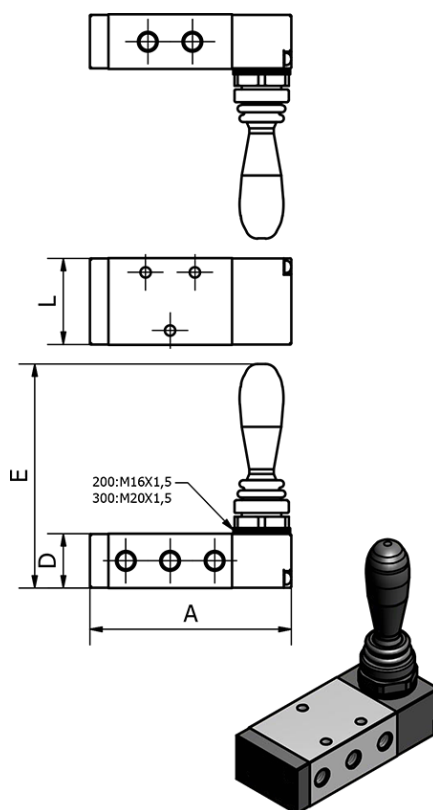

Data Sheet

Article number: 584H330E08G

Description: Hand lever valve, type 4H330E-08-G
port 30E - 5/3, exhaust center

Measures

A	= 101
D	= 27
E	= 93.5
L	= 40
Port	= G1/4"
Port exit	= G1/4"
Port supply and blowdown	= G1/4"